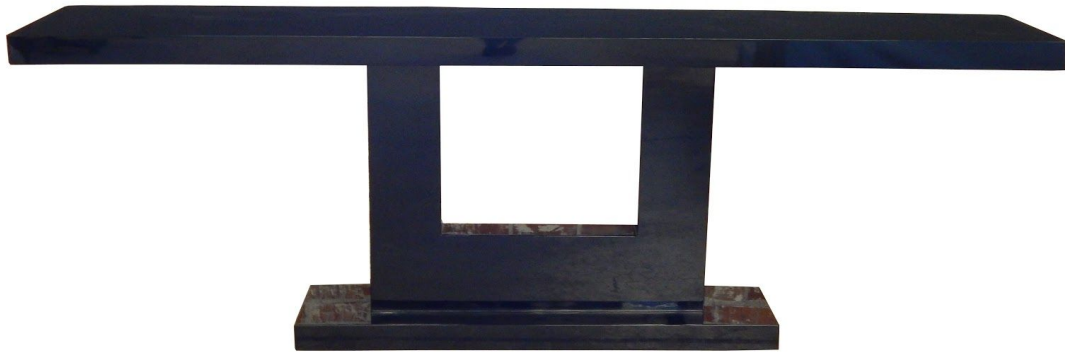

PERRY LUXE

Domenic Console

Shown: 72" x 20" x 36"h in Gloss Black
Available in Custom Sizes and Finishes

PERRYLUXE.COM

610 S. Park Avenue
Tucson, AZ 85719 USA

Call: 520.884.5152

Fax: 520.884.9060

Email: info@perryluxe.com