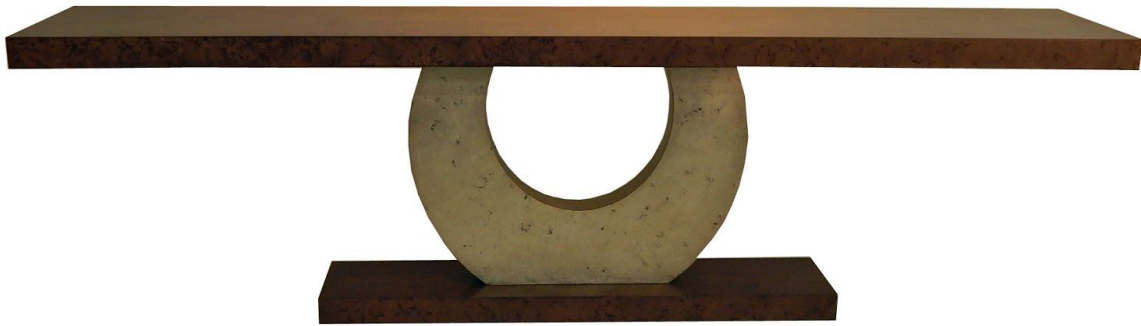

PERRY LUXE

Eclipse Console

Shown: 72" x 20" x 36"h in Earth and Silver Tea
Available in Custom Sizes and Finishes

PERRYLUXE.COM

610 S. Park Avenue
Tucson, AZ 85719 USA

Call: 520.884.5152

Fax: 520.884.9060

Email: info@perryluxe.com