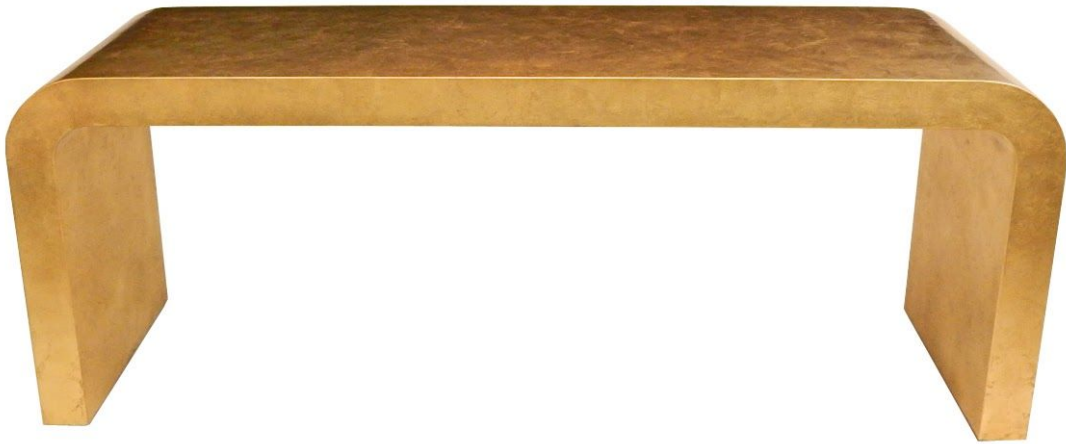

PERRY LUXE

# Waterfall Console

Shown: 84" x 24" x 32"h in Old Gold  
Available in Custom Sizes and Finishes

[PERRYLUXE.COM](http://PERRYLUXE.COM)

610 S. Park Avenue  
Tucson, AZ 85719 USA

Call: 520.884.5152

Fax: 520.884.9060