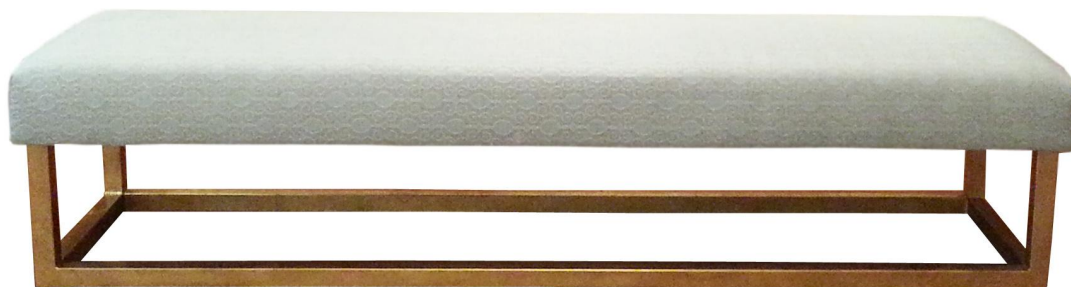

PERRY LUXE

Yu Bench

Shown: 60" x 20" x 18"h in Old Gold
with COM Upholstery
Available in Custom Sizes and Finishes

PERRYLUXE.COM

610 S. Park Avenue
Tucson, AZ 85719 USA

Call: 520.884.5152

Fax: 520.884.9060

Email: info@perryluxe.com