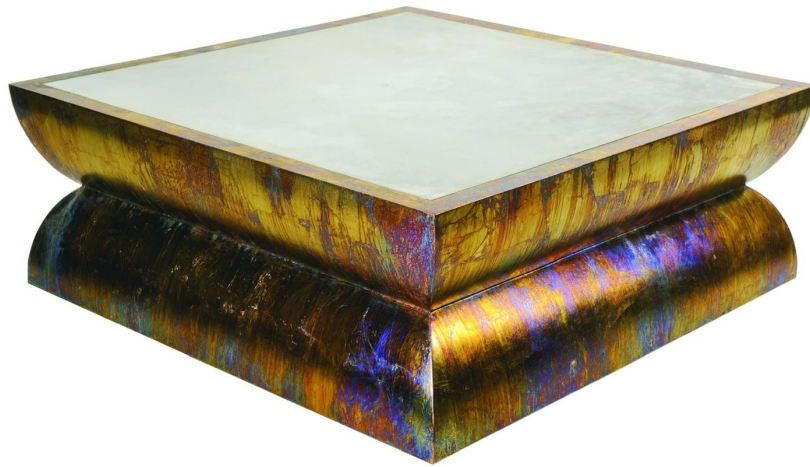

PERRY LUXE

Navajo 4-Sided Coffee Table

Shown: 48" x 48" x 18"h in Tarnished Steel
with Natural Concrete Inset
Available in Custom Sizes and Finishes

PERRYLUXE.COM

610 S. Park Avenue
Tucson, AZ 85719 USA

Call: 520.884.5152