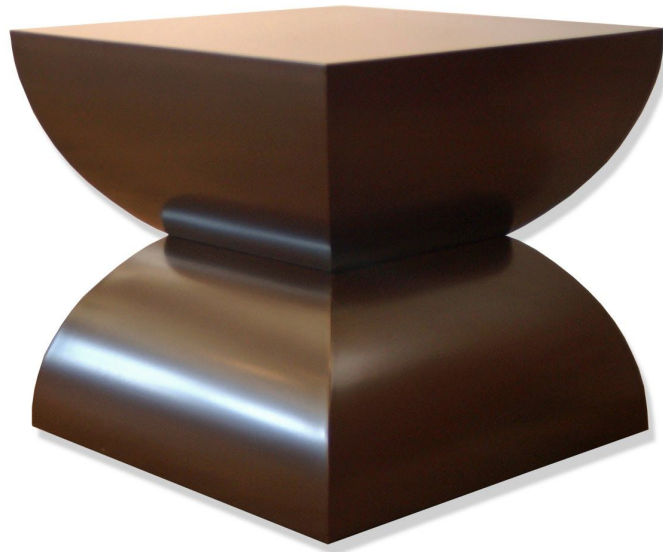

PERRY LUXE

Navajo 4-Sided Dining Table Base

Shown: 30" x 30" x 29"h in Espresso
Available in Custom Sizes and Finishes

PERRYLUXE.COM

610 S. Park Avenue
Tucson, AZ 85719 USA

Call: 520.884.5152

Fax: 520.884.9060