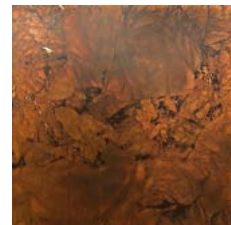

## Sculpted Steel Finishes

Antique Copper

Antique Gold

Earth

Espresso

Golden Earth

Golden Tea

Indigo Blue

Jacobson White

Natural Black

Old Gold

Old Silver

Pewter

Rust

Silver Shadow

Silver Tea

Soot

Tarnished Nickel

Tarnished Steel

Urban Bronze

Weathered Copper

Weathered Gold

White Gold