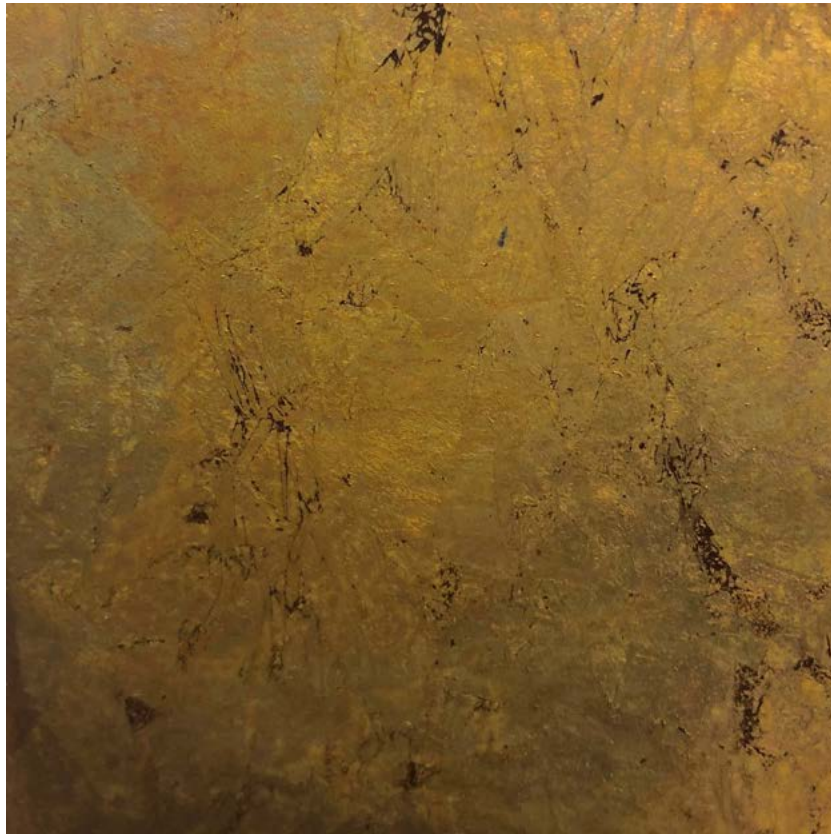

PERRY LUXE

Antique Gold

PERRYLUXE.COM Call: 520.884.5152 Fax: 520.884.9060 Email: info@perryluxe.com
610 S. Park Avenue Tucson, AZ 85719 USA