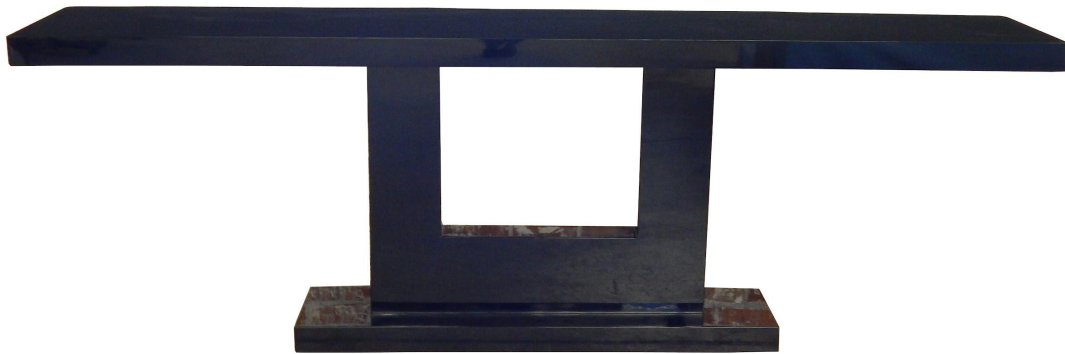

PERRY LUXE

Domenic Console

Shown: 72" x 20" x 36"h
in custom Gloss Black (surcharge)
Available in Custom Sizes and Finishes

PERRYLUXE.COM

610 S. Park Avenue
Tucson, AZ 85719 USA

Call: 520.884.5152

Fax: 520.884.9060