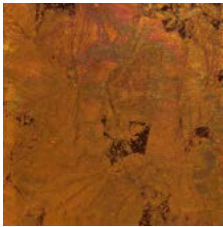

PERRY LUXE

Golden Earth

PERRYLUXE.COM Call: 520.884.5152 Fax: 520.884.9060 Email: info@perryluxe.com
610 S. Park Avenue Tucson, AZ 85719 USA

PERRY LUXE

Sculpted Steel Finishes

Antique Copper

Antique Gold

Earth

Espresso

Golden Earth

Golden Tea

Indigo Blue

Jacobson White

Natural Black

Old Gold

Old Silver

Pewter

Rust

Silver Shadow

Silver Tea

Soot

Tarnished Nickel

Tarnished Steel

Urban Bronze

Weathered Copper

Weathered Gold

White Gold