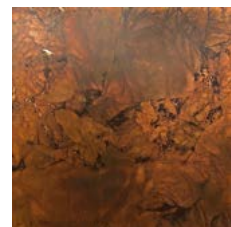

PERRY LUXE

Golden Earth

PERRYLUXE.COM Call: 520.884.5152 Fax: 520.884.9060 Email: info@perryluxe.com
610 S. Park Avenue Tucson, AZ 85719 USA

PERRY LUXE

Sculpted Steel Finishes

Antique Copper

Antique Gold

Earth

Espresso

Golden Earth

Golden Tea

Indigo Blue

Jacobson White

Natural Black

Old Gold

Old Silver

Pewter

Rust

Silver Shadow

Silver Tea

Soot

Tarnished Nickel

Tarnished Steel

Urban Bronze

Weathered Copper

Weathered Gold

White Gold