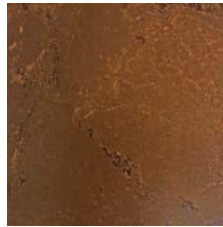

PERRY LUXE

Golden Earth

PERRYLUXE.COM Call: 520.884.5152 Fax: 520.884.9060 Email: info@perryluxe.com
610 S. Park Avenue Tucson, AZ 85719 USA

PERRY LUXE

Sculpted Steel Finishes

Antique Copper

Antique Gold

Earth

Espresso

Golden Earth

Golden Tea

Indigo Blue

Jacobson White

Natural Black

Old Gold

Old Silver

Pewter

Rust

Silver Shadow

Silver Tea

Soot

Tarnished Nickel

Tarnished Steel

Urban Bronze

Weathered Copper

Weathered Gold

White Gold