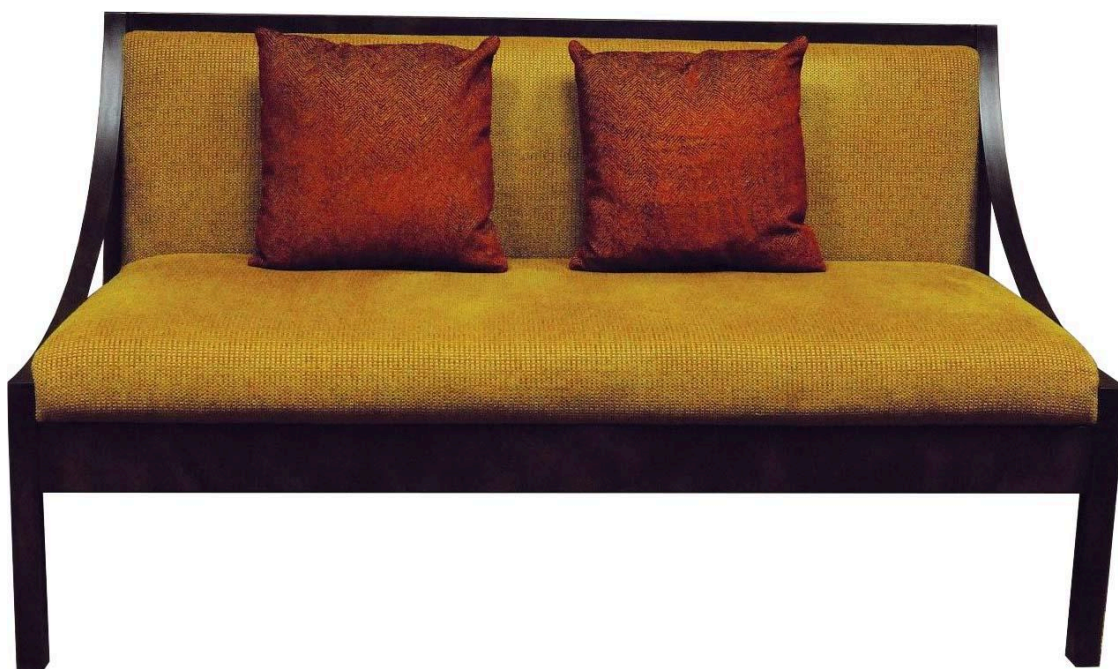

PERRY LUXE

Spa Loveseat

Shown: 66" x 27" x 34 1/2"h in Rust
Available in Custom Sizes and Finishes

The Spa Loveseat has a wood sub frame with elastic webbing woven tightly, then medium foam and a dacron wrap. The back is soft foam wrapped in dacron.