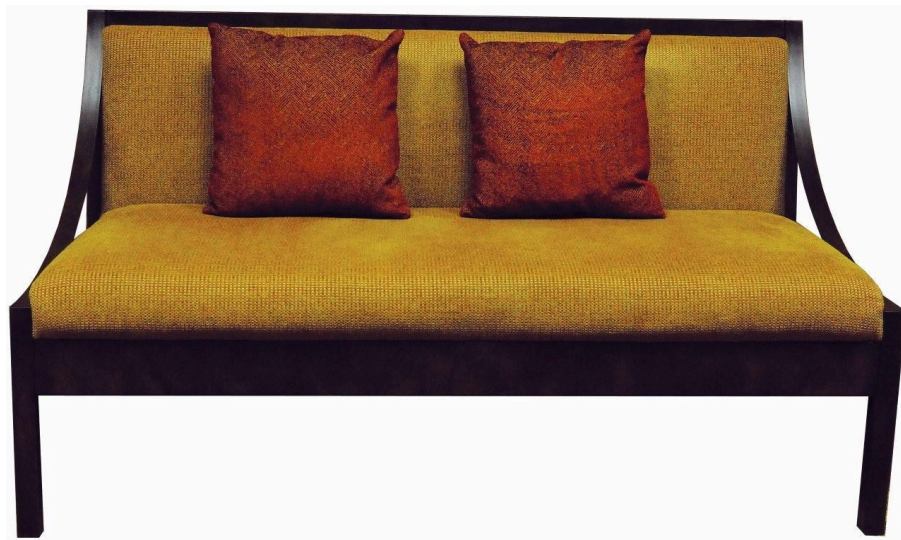

# Spa Loveseat

Shown: 66" x 27" x 34 1/2"h in Rust  
Available in Custom Sizes and Finishes

The Spa Loveseat has a wood sub frame with elastic webbing woven tightly, then medium foam and a dacron wrap. The back is soft foam wrapped in dacron.