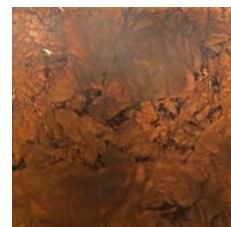

PERRY LUXE

Tarnished Nickel

PERRY LUXE

Sculpted Steel Finishes

Antique Copper

Antique Gold

Earth

Espresso

Golden Earth

Golden Tea

Indigo Blue

Jacobson White

Natural Black

Old Gold

Old Silver

Pewter

Rust

Silver Shadow

Silver Tea

Soot

Tarnished Nickel

Tarnished Steel

Urban Bronze

Weathered Copper

Weathered Gold

White Gold