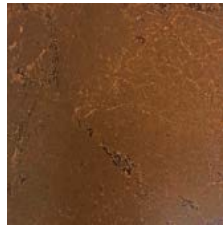

PERRY LUXE

Tarnished Steel

PERRYLUXE.COM Call: 520.884.5152 Fax: 520.884.9060 Email: info@perryluxe.com
610 S. Park Avenue Tucson, AZ 85719 USA

PERRY LUXE

Sculpted Steel Finishes

Antique Copper

Antique Gold

Earth

Espresso

Golden Earth

Golden Tea

Indigo Blue

Jacobson White

Natural Black

Old Gold

Old Silver

Pewter

Rust

Silver Shadow

Silver Tea

Soot

Tarnished Nickel

Tarnished Steel

Urban Bronze

Weathered Copper

Weathered Gold

White Gold