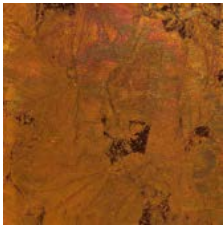

PERRY LUXE

Tarnished Steel

PERRYLUXE.COM Call: 520.884.5152 Fax: 520.884.9060 Email: info@perryluxe.com
610 S. Park Avenue Tucson, AZ 85719 USA

PERRY LUXE

Sculpted Steel Finishes

Antique Copper

Antique Gold

Earth

Espresso

Golden Earth

Golden Tea

Indigo Blue

Jacobson White

Natural Black

Old Gold

Old Silver

Pewter

Rust

Silver Shadow

Silver Tea

Soot

Tarnished Nickel

Tarnished Steel

Urban Bronze

Weathered Copper

Weathered Gold

White Gold