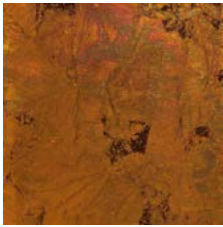

# Weathered Copper

[PERRYLUXE.COM](http://PERRYLUXE.COM) Call: 520.884.5152 Fax: 520.884.9060 Email: [info@perryluxe.com](mailto:info@perryluxe.com)  
610 S. Park Avenue Tucson, AZ 85719 USA

## Sculpted Steel Finishes

Antique Copper

Antique Gold

Earth

Espresso

Golden Earth

Golden Tea

Indigo Blue

Jacobson White

Natural Black

Old Gold

Old Silver

Pewter

Rust

Silver Shadow

Silver Tea

Soot

Tarnished Nickel

Tarnished Steel

Urban Bronze

Weathered Copper

Weathered Gold

White Gold