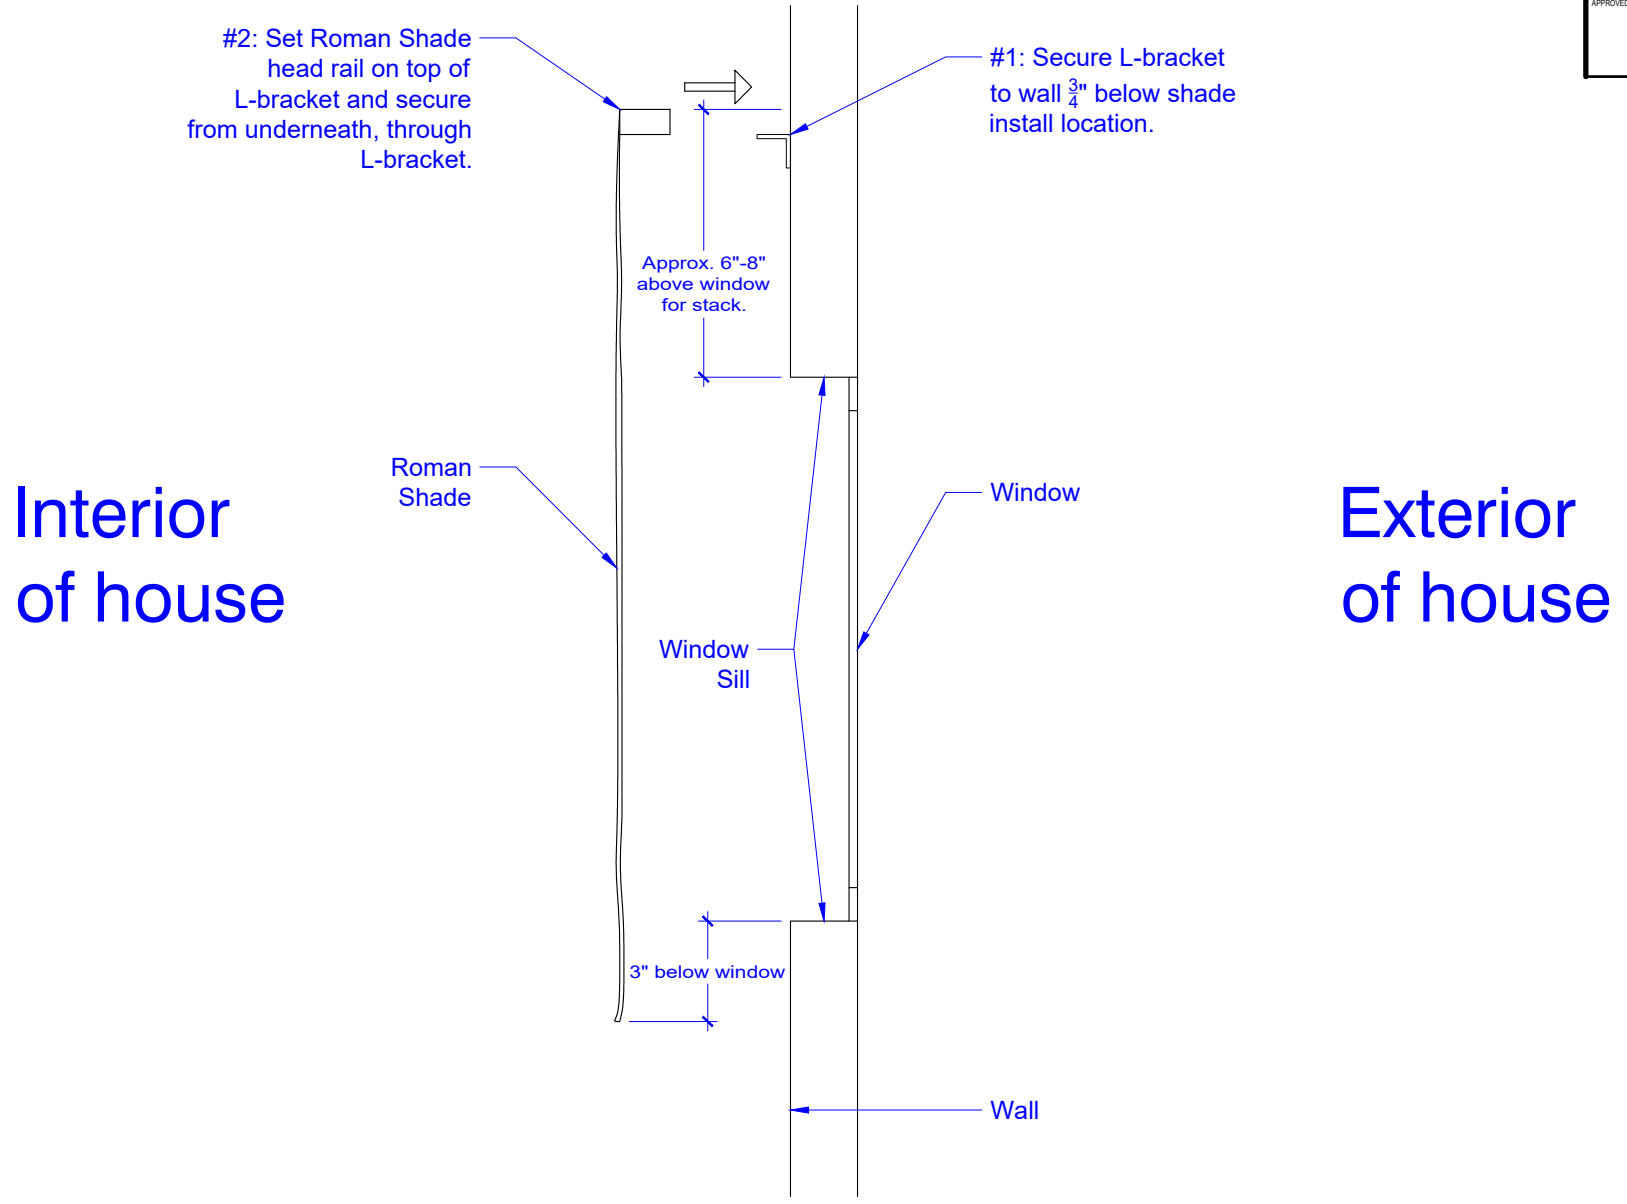

OUTSIDE MOUNT INSTALLATION SIDE VIEW

	
PERRY LUXE	
PROJECT: Perry Luxe	
DRAWING TITLE: OM Roman Install	
FINISH SELECTION: N/A	
DATE: 2/17/21	
DATE OF APPROVAL:	
APPROVED BY:	

01 Side View
A-2 Scale: 4" = 1'-0"