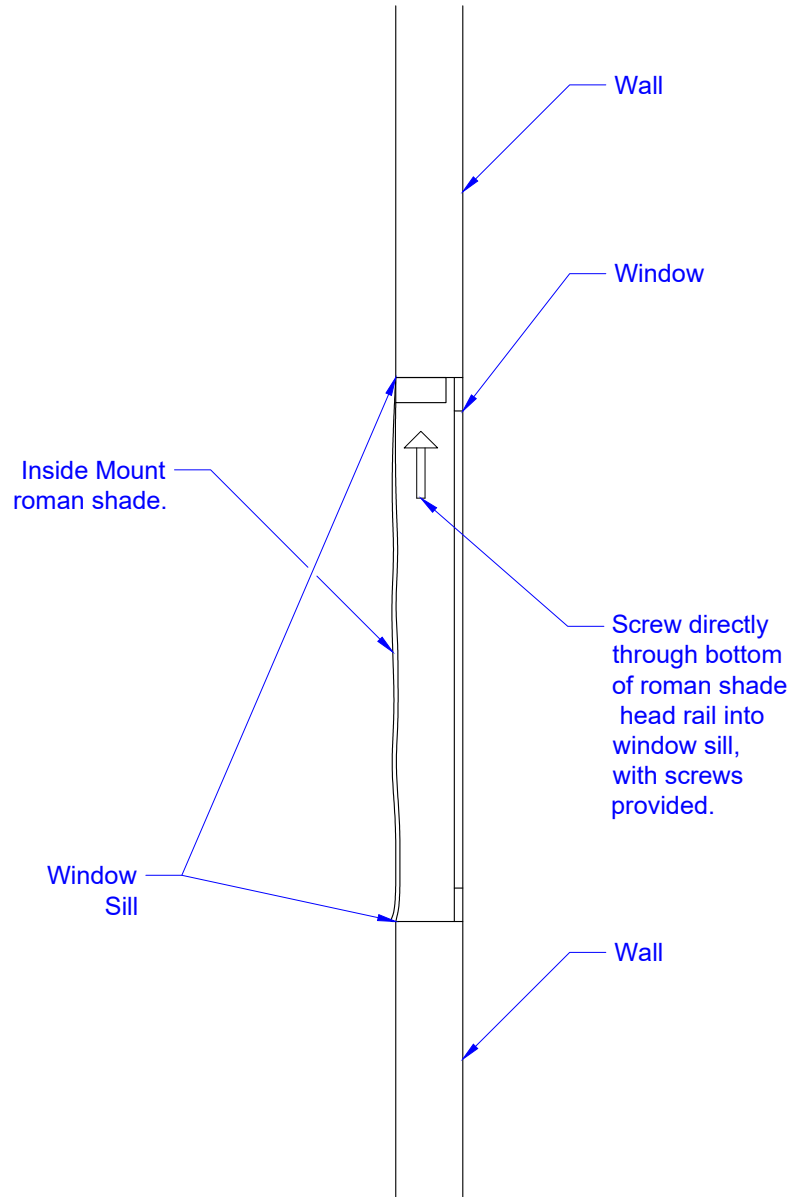

INSIDE MOUNT INSTALLATION SIDE VIEW

PERRY LUXE

PROJECT: Perry Luxe

DRAWING TITLE: IM Roman Install

FINISH SELECTION: N/A

DATE: 2/17/21

DATE OF APPROVAL:

APPROVED BY:

Interior
of house

Exterior
of house

Side View

Scale: 4" = 1'-0"