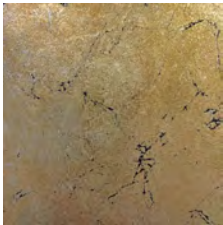

PERRY LUXE

Weathered Gold

PERRYLUXE.COM Call: 520.884.5152 Fax: 520.884.9060 Email: info@perryluxe.com
610 S. Park Avenue Tucson, AZ 85719 USA

PERRY LUXE

Sculpted Steel Finishes

Antique Copper

Antique Gold

Earth

Espresso

Golden Earth

Golden Tea

Indigo Blue

Jacobson White

Natural Black

Old Gold

Old Silver

Pewter

Rust

Silver Shadow

Silver Tea

Soot

Tarnished Nickel

Tarnished Steel

Urban Bronze

Weathered Copper

Weathered Gold

White Gold