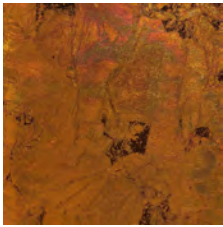

PERRY LUXE

Weathered Gold

PERRYLUXE.COM Call: 520.884.5152 Fax: 520.884.9060 Email: info@perryluxe.com
610 S. Park Avenue Tucson, AZ 85719 USA

PERRY LUXE

Sculpted Steel Finishes

Antique Copper

Antique Gold

Earth

Espresso

Golden Earth

Golden Tea

Indigo Blue

Jacobson White

Natural Black

Old Gold

Old Silver

Pewter

Rust

Silver Shadow

Silver Tea

Soot

Tarnished Nickel

Tarnished Steel

Urban Bronze

Weathered Copper

Weathered Gold

White Gold