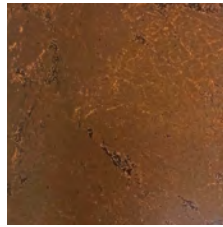

PERRY LUXE

Weathered Gold

PERRYLUXE.COM Call: 520.884.5152 Fax: 520.884.9060 Email: info@perryluxe.com
610 S. Park Avenue Tucson, AZ 85719 USA

PERRY LUXE

Sculpted Steel Finishes

Antique Copper

Antique Gold

Earth

Espresso

Golden Earth

Golden Tea

Indigo Blue

Jacobson White

Natural Black

Old Gold

Old Silver

Pewter

Rust

Silver Shadow

Silver Tea

Soot

Tarnished Nickel

Tarnished Steel

Urban Bronze

Weathered Copper

Weathered Gold

White Gold