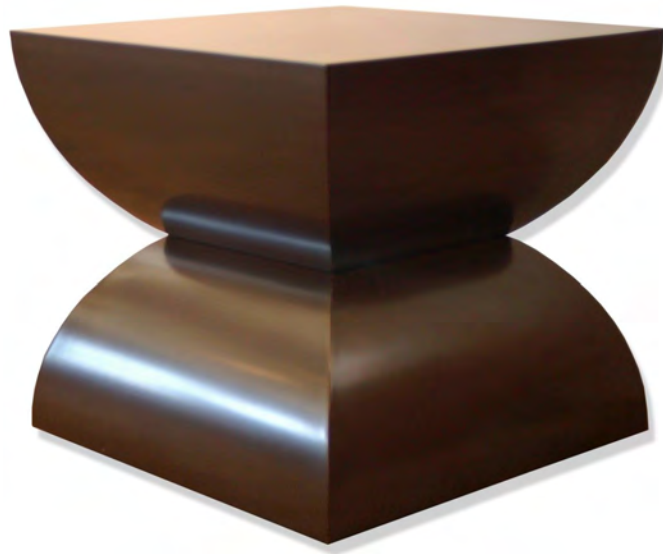

PERRYLUXE.COM

610 S. Park Avenue
Tucson, AZ 85719 USA

Call: 520.884.5152

Fax: 520.884.9060

Email: info@perryluxe.com

PERRY LUXE

Navajo 4-Sided Dining Table Base

Shown: 30" x 30" x 29"h in Espresso
Available in Custom Sizes and Finishes