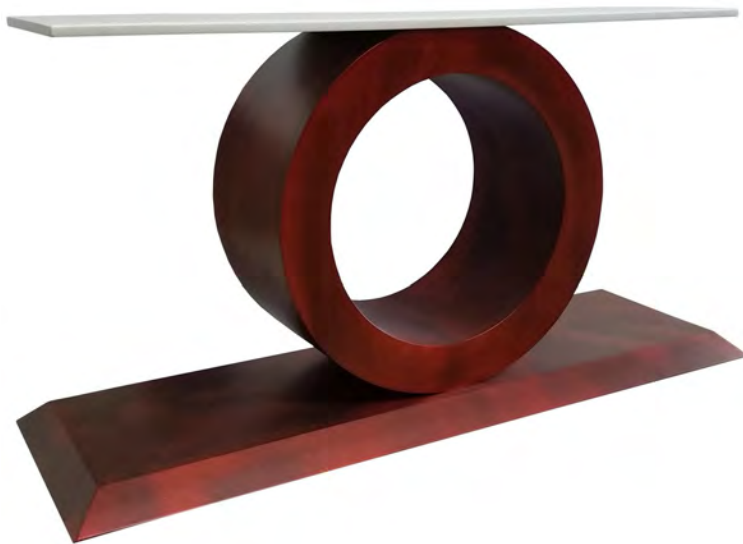

PERRY LUXE

Hole In One Console

Shown: 40" x 21" x 36"h
in Jacobson White and Garnet Red
Available in Custom Sizes and Finishes

PERRYLUXE.COM

610 S. Park Avenue
Tucson, AZ 85719 USA

Call: 520.884.5152

Fax: 520.884.9060

Email: info@perrylux.com