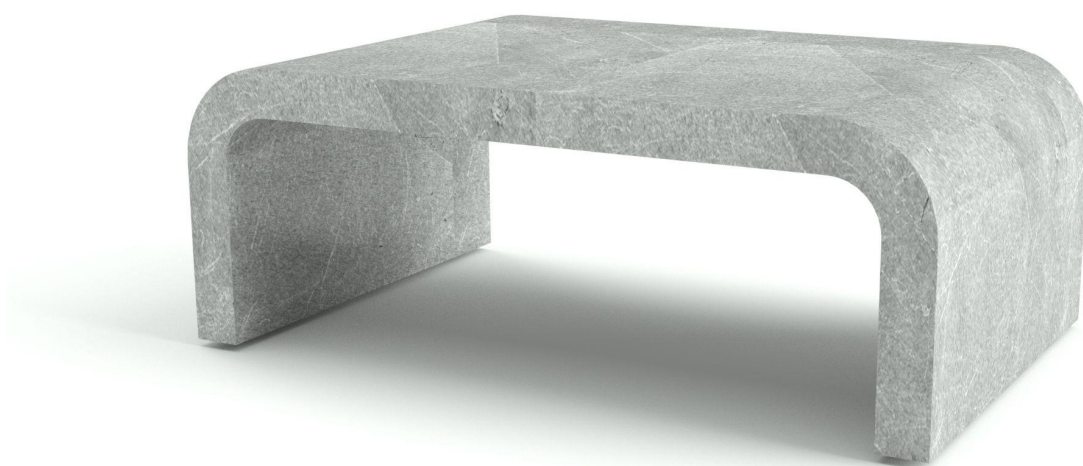

# Waterfall Coffee Table

Shown: 48" x 30" x 18"h in Pewter  
Available in Custom Sizes and Finishes

[PERRYLUXE.COM](http://PERRYLUXE.COM)

610 S. Park Avenue  
Tucson, AZ 85719 USA

Call: 520.884.5152

Fax: 520.884.9060