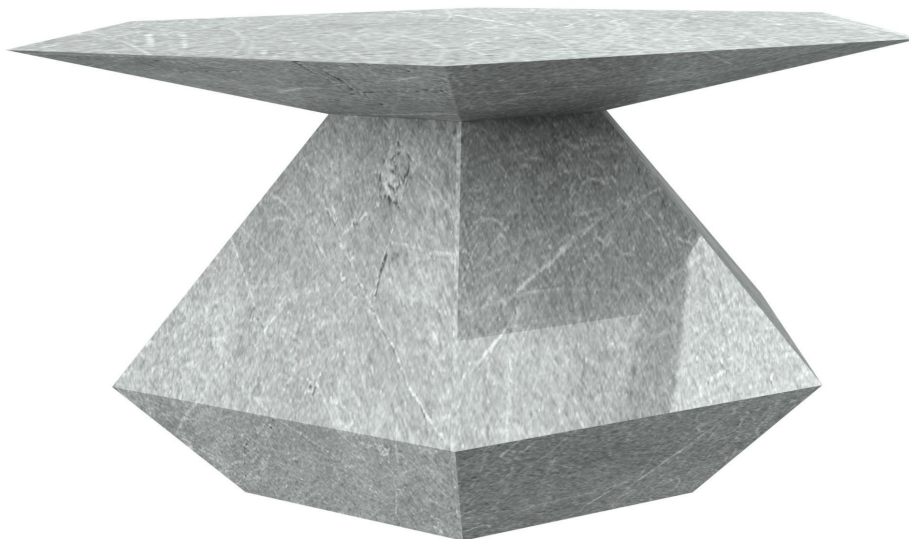

PERRY LUXE

Reforma Coffee Table with Hexagon Top

Shown: 36" dia x 18"h in Pewter
Available in Custom Sizes and Finishes

PERRYLUXE.COM

610 S. Park Avenue
Tucson, AZ 85719 USA

Call: 520.884.5152

Fax: 520.884.9060