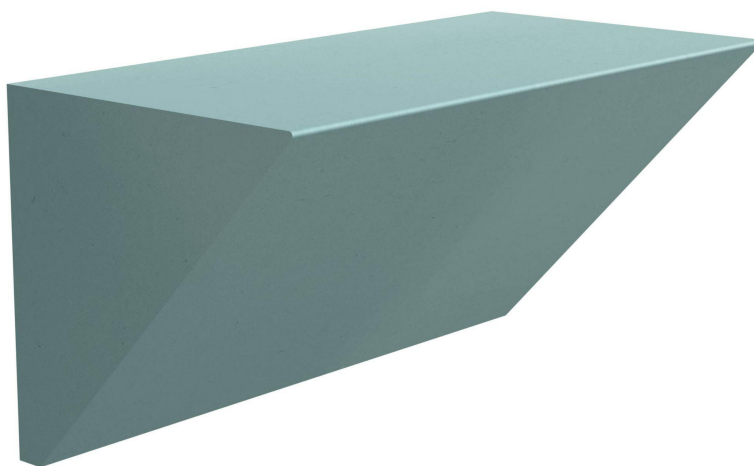

PERRY LUXE

Tapered Wall Hung Console

Shown: 24" x 12" x 12"h in Aqua Verde
Available in Custom Sizes and Finishes

PERRYLUXE.COM

610 S. Park Avenue
Tucson, AZ 85719 USA

Call: 520.884.5152

Fax: 520.884.9060

Email: info@perryluxe.com