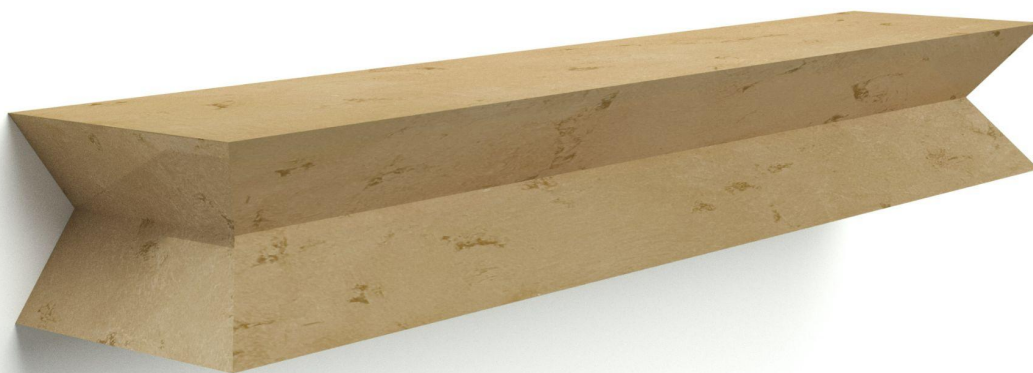

PERRY LUXE

Anasazi Wall Hung Console & Shelf

Shown: 60" x 12" x 8"h in Golden Tea
Available in Custom Sizes and Finishes

PERRYLUXE.COM

610 S. Park Avenue
Tucson, AZ 85719 USA

Call: 520.884.5152

Fax: 520.884.9060