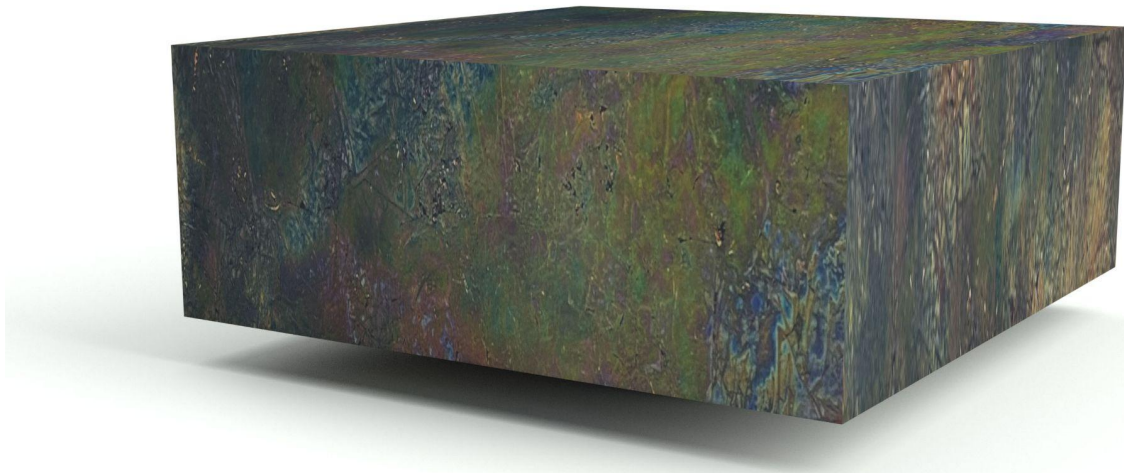

PERRY LUXE

Hover Square Coffee Table

Shown: 36" x 36" x 16"h in Tarnished Steel
Available in Custom Sizes and Finishes

PERRYLUXE.COM

610 S. Park Avenue
Tucson, AZ 85719 USA

Call: 520.884.5152

Fax: 520.884.9060