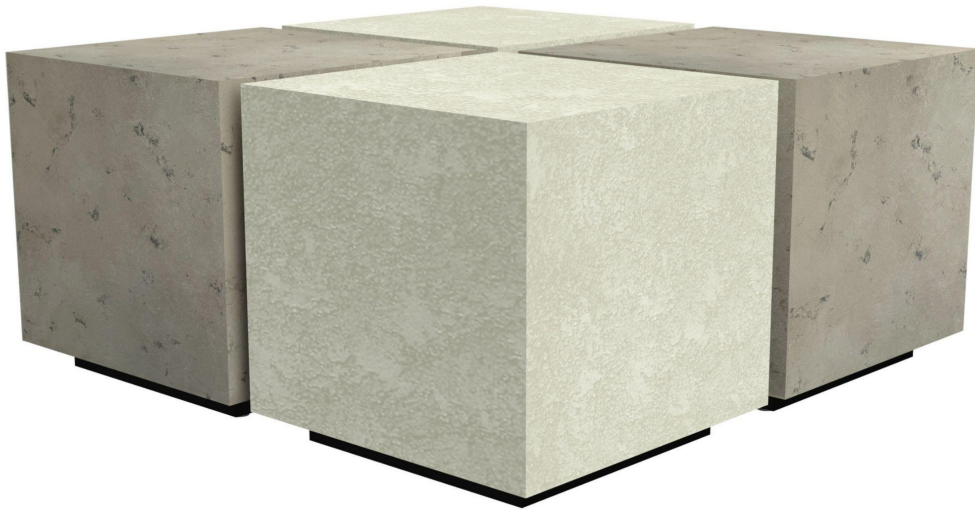

PERRY LUXE

Nova Modular Coffee Table

Shown: 36" x 36" x 18" h in two-tone (surcharge)
(each piece 18" x 18" x 18" h)

Tarnished Nickel and Jacobson White
Available in Custom Sizes and Finishes

PERRYLUXE.COM