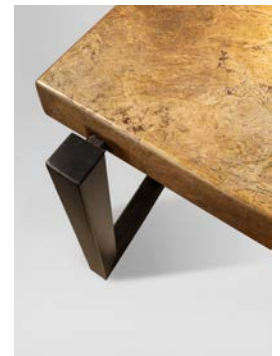

Standard 24" x 24" x 20" h
Large 30" x 30" x 24" h

Available in 4 finishes and 2 metallic accents.

bendr square coffee table
36" x 36" x 16"h

bendr rectangular coffee table
48" x 30" x 16"h

The Bendr End Table is our line defining piece. The simple use of the bent steel form adds detail and drama. Its open box steel base with exposed welding, supports the cold rolled steel top that bends at the corner. The bent strap detail creates open corners and comes in 2 metallic finishes.

bendr
METAL FURNITURE

Contact
Perry Luxe
601 S Park Avenue
Tucson, Arizona 85719
520.884.5152
info@perrylux.com

folded

folded coffee table

Standard 36" x 36" x 18"h
Large 60" x 60" x 18" h

Available in 4 finishes and
2 metallic accents.

The Folded Coffee Table is designed to bring modern massing to a room. The open box designed metal tubular frame is tack wrapped in mild steel sheet metal. The zig zag end highlights the folding look of steel.

bendr
METAL FURNITURE

Contact
Perry Luxe
601 S Park Avenue
Tucson, Arizona 85719
520.884.5152
info@perrylux.com

slab

The Slab Coffee Table features a slab style top of boxed mild steel metal that floats on the simple tubular metal base. The ample sized tabletop creates space for life and decoration. Available in our metallic finishes, it becomes a focal point. The slab coffee table is a bold design statement.