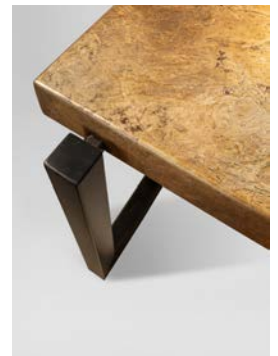

Standard 24" x 24" x 20" h
Large 30" x 30" x 24" h

Available in 4 finishes and 2 metallic accents.

bendr square coffee table
36" x 36" x 16"h

bendr rectangular coffee table
48" x 30" x 16"h

The Bendr End Table is our line defining piece. The simple use of the bent steel form adds detail and drama. Its open box steel base with exposed welding, supports the cold rolled steel top that bends at the corner. The bent strap detail creates open corners and comes in 2 metallic finishes.

bendr
METAL FURNITURE

Contact
Perry Luxe
610 S Park Avenue
Tucson, Arizona 85719
520.884.5152
info@perrylux.com

folded

folded coffee table

Standard 36" x 36" x 18"h
Large 60" x 60" x 18" h

Available in 4 finishes and
2 metallic accents.

The Folded Coffee Table is designed to bring modern massing to a room. The open box designed metal tubular frame is tack wrapped in mild steel sheet metal. The zig zag end highlights the folding look of steel.

bendr
METAL FURNITURE

Contact
Perry Luxe
610 S Park Avenue
Tucson, Arizona 85719
520.884.5152
info@perrylux.com

slab

The Slab Coffee Table features a slab style top of boxed mild steel metal that floats on the simple tubular metal base. The ample sized tabletop creates space for life and decoration. Available in our metallic finishes, it becomes a focal point. The slab coffee table is a bold design statement.