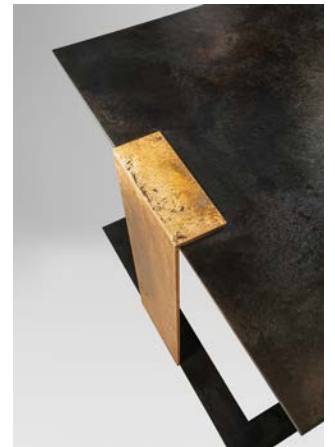

our finishes

Bendr is available in 4 standard finishes and 2 metallic accent finishes. Our finishes are hand applied and hand finished in our studio. They are durable in use and usable outside. We seal our finishes with a high-quality automotive grade clear coat, which makes each piece very durable. The clear coat is a two-part urethane and applied multiple times until the desired thickness is achieved. Each piece is then brought to a beautiful satin sheen, that cleans easily with a soft damp rag.

Natural Black

Jacobson White

Urban Bronze

Marigold

Antique Gold

Pewter

bendr

bendr end table

Standard 24" x 24" x 20" h
Large 30" x 30" x 24" h

Available in 4 finishes and 2 metallic accents.

bendr square coffee table
36" x 36" x 16"h

bendr rectangular coffee table
48" x 30" x 16"h

The Bendr End Table is our line defining piece. The simple use of the bent steel form adds detail and drama. Its open box steel base with exposed welding, supports the cold rolled steel top that bends at the corner. The bent strap detail creates open corners and comes in 2 metallic finishes.

The Folded Coffee Table is designed to bring modern massing to a room. The open box designed metal tubular frame is tack wrapped in mild steel sheet metal. The zig zag end highlights the folding look of steel.