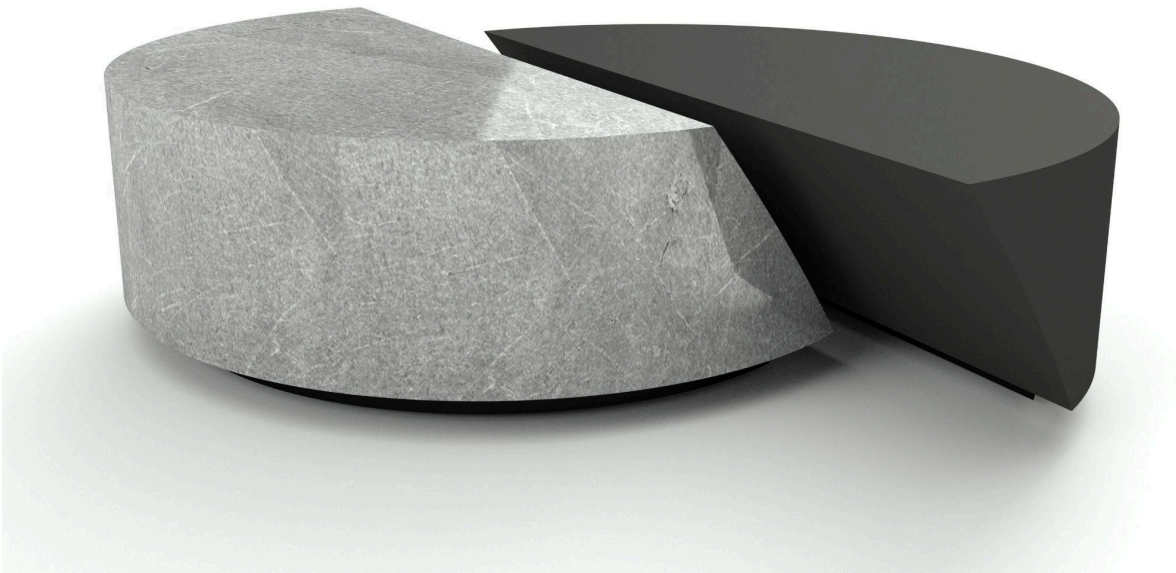

PERRY LUXE

Hover Split Round Coffee Table

Shown: 48"d x 16"h in two-tone (surcharge)
Soot and Pewter
Available in Custom Sizes and Finishes

PERRYLUXE.COM

610 S. Park Avenue
Tucson, AZ 85719 USA

Call: 520.884.5152