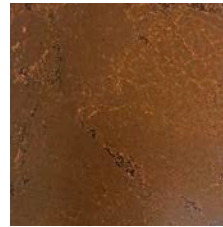

PERRY LUXE

Antique Copper

PERRYLUXE.COM Call: 520.884.5152 Email: info@perryluxe.com
610 S. Park Avenue Tucson, AZ 85719 USA

PERRY LUXE

Sculpted Steel Finishes

Antique Copper

Antique Gold

Dark Copper

Earth

Espresso

Golden Earth

Golden Tea

Indigo Blue

Jacobson White

Natural Black

Old Gold

Old Silver

Pewter

Rust

Silver Shadow

Silver Tea

Soot

Tarnished Nickel

Tarnished Steel

Urban Bronze

Weathered Copper

Weathered Gold