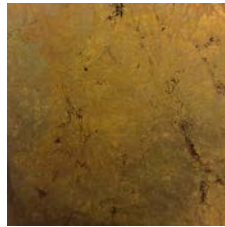

PERRY LUXE

Antique Copper

PERRYLUXE.COM Call: 520.884.5152 Email: info@perryluxe.com
610 S. Park Avenue Tucson, AZ 85719 USA

PERRY LUXE

Sculpted Steel Finishes

Antique Copper

Antique Gold

Dark Copper

Earth

Espresso

Golden Earth

Golden Tea

Indigo Blue

Jacobson White

Natural Black

Old Gold

Old Silver

Pewter

Rust

Silver Shadow

Silver Tea

Soot

Tarnished Nickel

Tarnished Steel