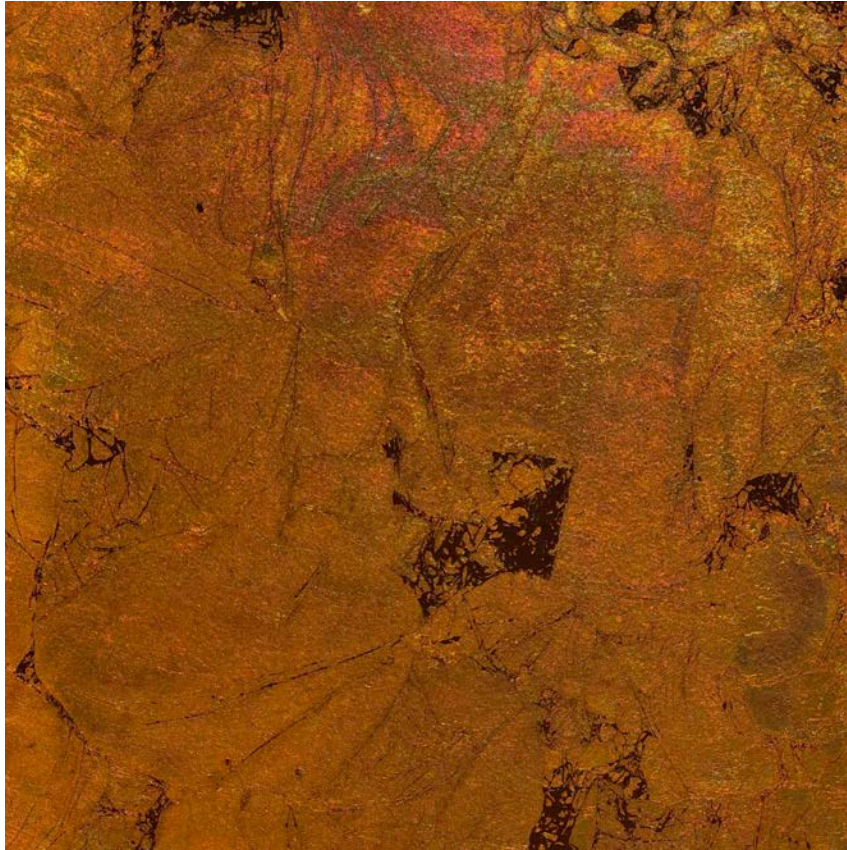

PERRY LUXE

Antique Copper

PERRYLUXE.COM Call: 520.884.5152 Email: info@perryluxe.com
610 S. Park Avenue Tucson, AZ 85719 USA

PERRY LUXE

Sculpted Steel Finishes

Antique Copper

Antique Gold

Dark Copper

Earth

Espresso

Golden Earth

Golden Tea

Indigo Blue

Jacobson White

Natural Black

Old Gold

Old Silver

Pewter

Rust

Silver Shadow

Silver Tea

Soot

Tarnished Nickel

Tarnished Steel

Urban Bronze

Weathered Copper

Weathered Gold