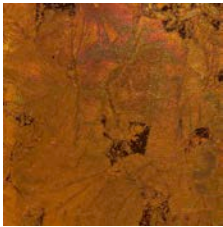

PERRY LUXE

Antique Copper

PERRYLUXE.COM Call: 520.884.5152 Email: info@perryluxe.com
610 S. Park Avenue Tucson, AZ 85719 USA

PERRY LUXE

Sculpted Steel Finishes

Antique Copper

Antique Gold

Dark Copper

Earth

Espresso

Golden Earth

Golden Tea

Indigo Blue

Jacobson White

Natural Black

Old Gold

Old Silver

Pewter

Rust

Silver Shadow

Silver Tea

Soot

Tarnished Nickel

Tarnished Steel

Urban Bronze

Weathered Copper

Weathered Gold