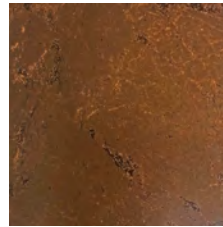

PERRY LUXE

Antique Gold

PERRYLUXE.COM Call: 520.884.5152 Email: info@perryluxe.com
610 S. Park Avenue Tucson, AZ 85719 USA

PERRY LUXE

Sculpted Steel Finishes

Antique Copper

Antique Gold

Dark Copper

Earth

Espresso

Golden Earth

Golden Tea

Indigo Blue

Jacobson White

Natural Black

Old Gold

Old Silver

Pewter

Rust

Silver Shadow

Silver Tea

Soot

Tarnished Nickel

Tarnished Steel

Urban Bronze

Weathered Copper

Weathered Gold