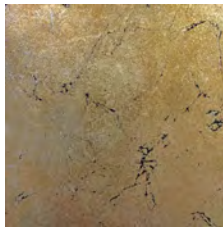

PERRY LUXE

Antique Gold

PERRYLUXE.COM Call: 520.884.5152 Email: info@perryluxe.com
610 S. Park Avenue Tucson, AZ 85719 USA

PERRY LUXE

Sculpted Steel Finishes

Antique Copper

Antique Gold

Dark Copper

Earth

Espresso

Golden Earth

Golden Tea

Indigo Blue

Jacobson White

Natural Black

Old Gold

Old Silver

Pewter

Rust

Silver Shadow

Silver Tea

Soot

Tarnished Nickel

Tarnished Steel