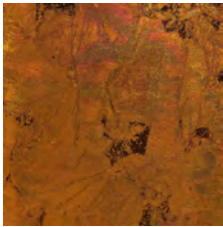

PERRY LUXE

Antique Gold

PERRYLUXE.COM Call: 520.884.5152 Email: info@perryluxe.com
610 S. Park Avenue Tucson, AZ 85719 USA

PERRY LUXE

Sculpted Steel Finishes

Antique Copper

Antique Gold

Dark Copper

Earth

Espresso

Golden Earth

Golden Tea

Indigo Blue

Jacobson White

Natural Black

Old Gold

Old Silver

Pewter

Rust

Silver Shadow

Silver Tea

Soot

Tarnished Nickel

Tarnished Steel

Urban Bronze

Weathered Copper

Weathered Gold