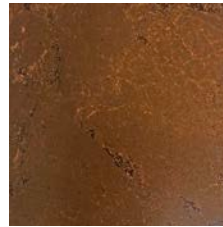

PERRY LUXE

Desert Rose 2024 Color of the Year

[PERRYLUXE.COM](https://www.perryluxe.com) Call: 520.884.5152 Email: info@perryluxe.com
610 S. Park Avenue Tucson, AZ 85719 USA

PERRY LUXE

Sculpted Steel Finishes

Antique Copper

Antique Gold

Dark Copper

Earth

Espresso

Golden Earth

Golden Tea

Indigo Blue

Jacobson White

Natural Black

Old Gold

Old Silver

Pewter

Rust

Silver Shadow

Silver Tea

Soot

Tarnished Nickel

Tarnished Steel

Urban Bronze

Weathered Copper

Weathered Gold