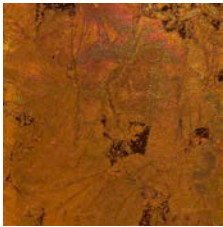

PERRY LUXE

Desert Rose 2024 Color of the Year

[PERRYLUXE.COM](https://www.perryluxe.com) Call: 520.884.5152 Email: info@perryluxe.com
610 S. Park Avenue Tucson, AZ 85719 USA

PERRY LUXE

Sculpted Steel Finishes

Antique Copper

Antique Gold

Dark Copper

Earth

Espresso

Golden Earth

Golden Tea

Indigo Blue

Jacobson White

Natural Black

Old Gold

Old Silver

Pewter

Rust

Silver Shadow

Silver Tea

Soot

Tarnished Nickel

Tarnished Steel

Urban Bronze

Weathered Copper

Weathered Gold