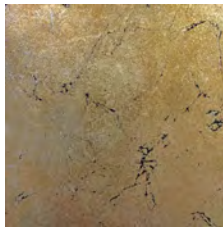

PERRY LUXE

Golden Earth

PERRYLUXE.COM Call: 520.884.5152 Email: info@perryluxe.com 610 S. Park Avenue Tucson, AZ 85719 USA

PERRY LUXE

Sculpted Steel Finishes

Antique Copper

Antique Gold

Dark Copper

Earth

Espresso

Golden Earth

Golden Tea

Indigo Blue

Jacobson White

Natural Black

Old Gold

Old Silver

Pewter

Rust

Silver Shadow

Silver Tea

Soot

Tarnished Nickel

Tarnished Steel