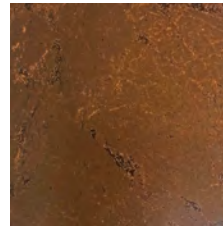

PERRY LUXE

Golden Earth

PERRYLUXE.COM Call: 520.884.5152 Email: info@perryluxe.com 610 S. Park Avenue Tucson, AZ 85719 USA

PERRY LUXE

Sculpted Steel Finishes

Antique Copper

Antique Gold

Dark Copper

Earth

Espresso

Golden Earth

Golden Tea

Indigo Blue

Jacobson White

Natural Black

Old Gold

Old Silver

Pewter

Rust

Silver Shadow

Silver Tea

Soot

Tarnished Nickel

Tarnished Steel

Urban Bronze

Weathered Copper

Weathered Gold