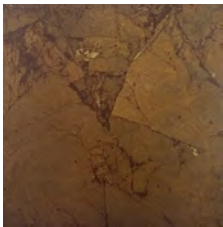

PERRY LUXE

Golden Earth

PERRYLUXE.COM Call: 520.884.5152 Email: info@perryluxe.com 610 S. Park Avenue Tucson, AZ 85719 USA

PERRY LUXE

Sculpted Steel Finishes

Antique Copper

Antique Gold

Dark Copper

Earth

Espresso

Golden Earth

Golden Tea

Indigo Blue

Jacobson White

Natural Black

Old Gold

Old Silver

Pewter

Rust

Silver Shadow

Silver Tea

Soot

Tarnished Nickel

Tarnished Steel

Urban Bronze

Weathered Copper

Weathered Gold