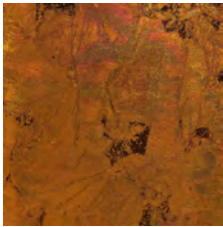

PERRY LUXE

Golden Earth

PERRYLUXE.COM Call: 520.884.5152 Email: info@perryluxe.com 610 S. Park Avenue Tucson, AZ 85719 USA

PERRY LUXE

Sculpted Steel Finishes

Antique Copper

Antique Gold

Dark Copper

Earth

Espresso

Golden Earth

Golden Tea

Indigo Blue

Jacobson White

Natural Black

Old Gold

Old Silver

Pewter

Rust

Silver Shadow

Silver Tea

Soot

Tarnished Nickel

Tarnished Steel

Urban Bronze

Weathered Copper

Weathered Gold