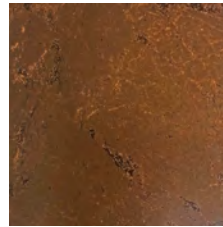

PERRY LUXE

Golden Tea

PERRYLUXE.COM Call: 520.884.5152 Email: info@perryluxe.com 610 S. Park Avenue Tucson, AZ 85719 USA

PERRY LUXE

Sculpted Steel Finishes

Antique Copper

Antique Gold

Dark Copper

Earth

Espresso

Golden Earth

Golden Tea

Indigo Blue

Jacobson White

Natural Black

Old Gold

Old Silver

Pewter

Rust

Silver Shadow

Silver Tea

Soot

Tarnished Nickel

Tarnished Steel

Urban Bronze

Weathered Copper

Weathered Gold