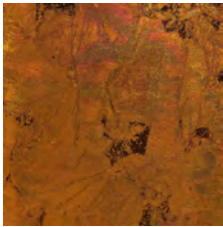

PERRY LUXE

Golden Tea

PERRYLUXE.COM Call: 520.884.5152 Email: info@perryluxe.com 610 S. Park Avenue Tucson, AZ 85719 USA

PERRY LUXE

Sculpted Steel Finishes

Antique Copper

Antique Gold

Dark Copper

Earth

Espresso

Golden Earth

Golden Tea

Indigo Blue

Jacobson White

Natural Black

Old Gold

Old Silver

Pewter

Rust

Silver Shadow

Silver Tea

Soot

Tarnished Nickel

Tarnished Steel

Urban Bronze

Weathered Copper

Weathered Gold