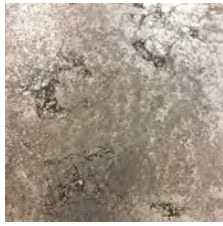

## Sculpted Steel Finishes

Antique Copper

Antique Gold

Dark Copper

Earth

Espresso

Golden Earth

Golden Tea

Indigo Blue

Jacobson White

Natural Black

Old Gold

Old Silver

Pewter

Rust

Silver Shadow

Silver Tea

Soot

Tarnished Nickel

Tarnished Steel

Urban Bronze

Weathered Copper

Weathered Gold