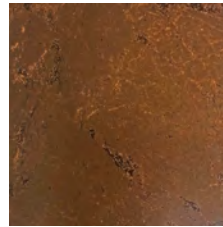

## Sculpted Steel Finishes

Antique Copper

Antique Gold

Dark Copper

Earth

Espresso

Golden Earth

Golden Tea

Indigo Blue

Jacobson White

Natural Black

Old Gold

Old Silver

Pewter

Rust

Silver Shadow