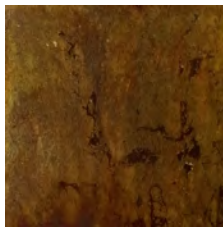

## Sculpted Steel Finishes

Antique Copper

Antique Gold

Dark Copper

Earth

Espresso

Golden Earth

Golden Tea

Indigo Blue

Jacobson White

Natural Black

Old Gold

Old Silver

Pewter

Rust

Silver Shadow

Silver Tea

Soot

Tarnished Nickel

Tarnished Steel

Urban Bronze

Weathered Copper

Weathered Gold