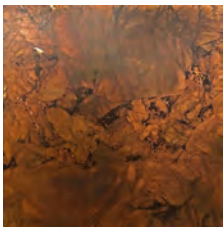

## Sculpted Steel Finishes

Antique Copper

Antique Gold

Dark Copper

Earth

Espresso

Golden Earth

Golden Tea

Indigo Blue

Jacobson White

Natural Black

Old Gold

Old Silver

Pewter

Rust

Silver Shadow

Silver Tea

Soot

Tarnished Nickel

Tarnished Steel

Urban Bronze

Weathered Copper

Weathered Gold