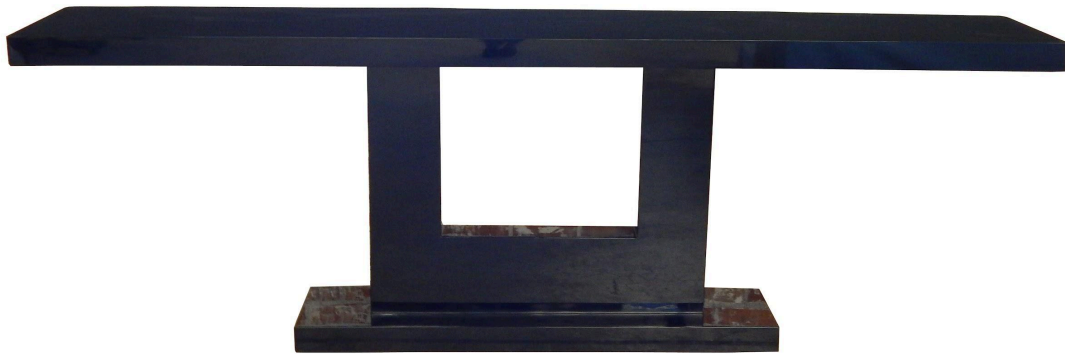

PERRY LUXE

Domenic Console

Shown: 72" x 20" x 36"h
in custom Gloss Black (surcharge)
Available in Custom Sizes and Finishes

PERRYLUXE.COM

610 S. Park Avenue
Tucson, AZ 85719 USA

Call: 520.884.5152
Email: info@perryluxe.com