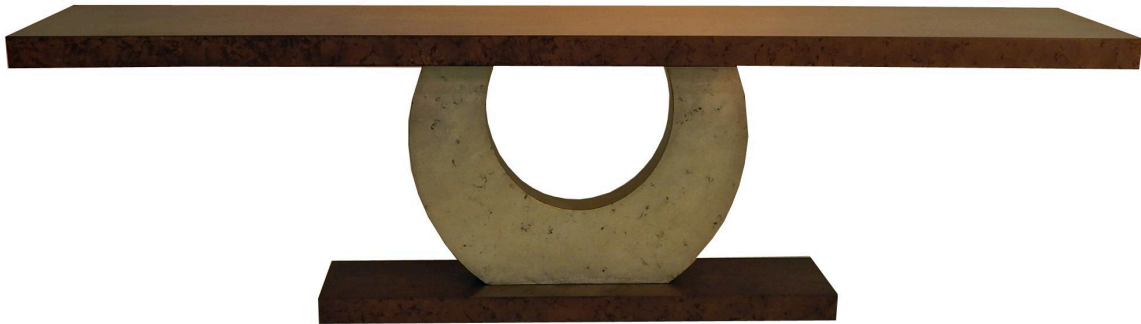

# Eclipse Console

Shown: 72" x 20" x 36" h in two-tone (surcharge)  
Earth and Silver Tea  
Available in Custom Sizes and Finishes

[PERRYLUXE.COM](http://PERRYLUXE.COM)

610 S. Park Avenue  
Tucson, AZ 85719 USA