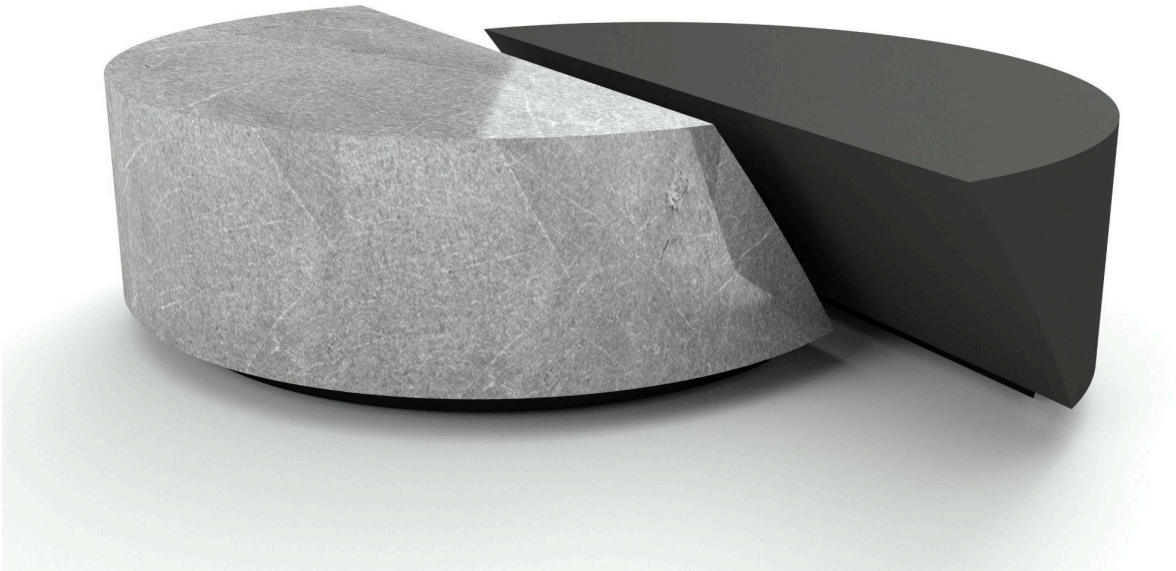

PERRY LUXE

Hover Split Round Coffee Table

Shown: 48”d x 16”h in two-tone (surcharge)
Soot and Pewter
Available in Custom Sizes and Finishes

PERRYLUXE.COM

610 S. Park Avenue
Tucson, AZ 85719 USA

Call: 520.884.5152
Email: info@perryluxe.com