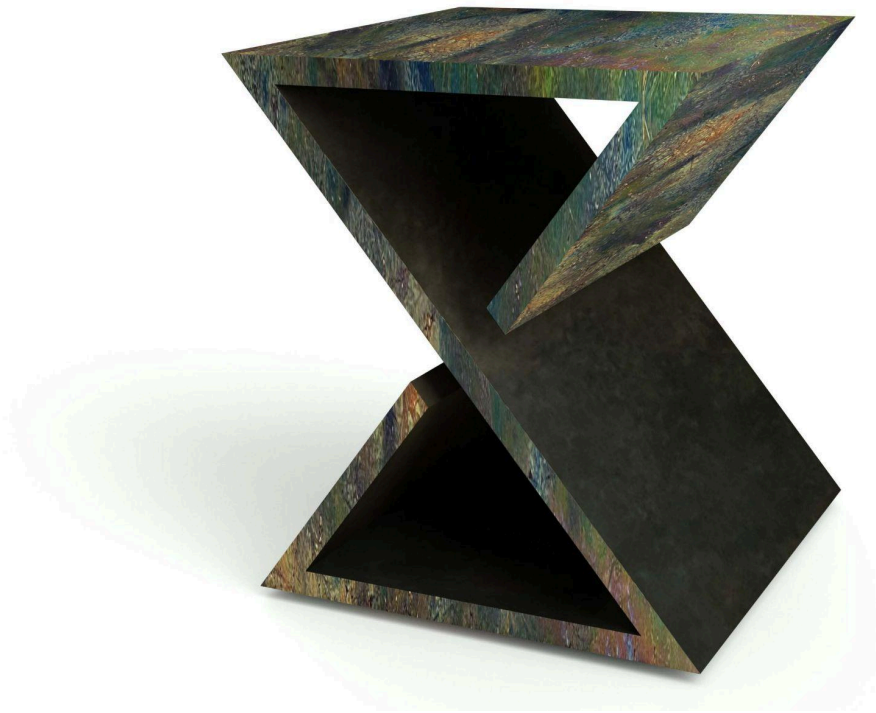

PERRY LUXE

Perry Luxe End Table

Shown: 18" x 18" x 21" h in Tarnished Steel and
Natural Black
Available in Custom Sizes and Finishes

PERRYLUXE.COM

610 S. Park Avenue
Tucson, AZ 85719 USA

Call: 520.884.5152
Email: info@perryluxe.com