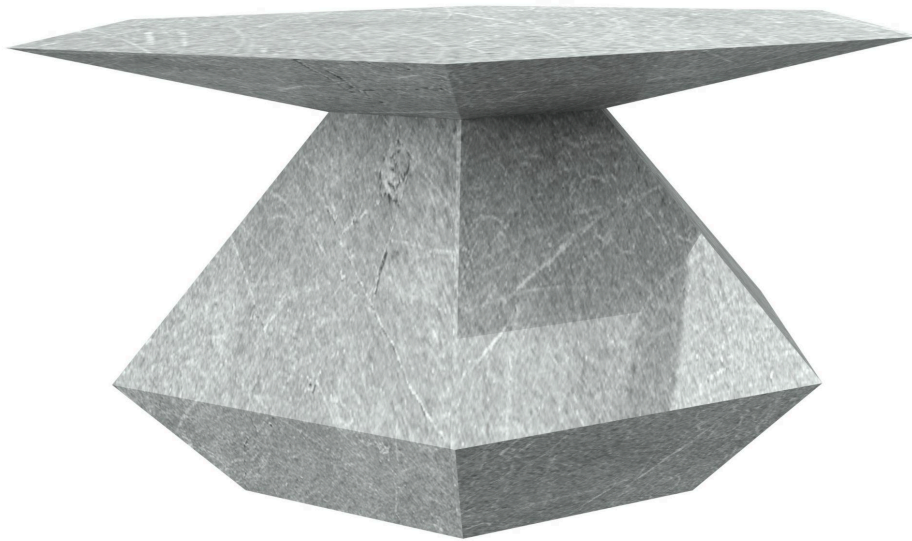

PERRY LUXE

Reforma Coffee Table with Hexagon Top

Shown: 36" dia x 18"h in Pewter
Available in Custom Sizes and Finishes

PERRYLUXE.COM

610 S. Park Avenue
Tucson, AZ 85719 USA

Call: 520.884.5152
Email: info@perrylux.com