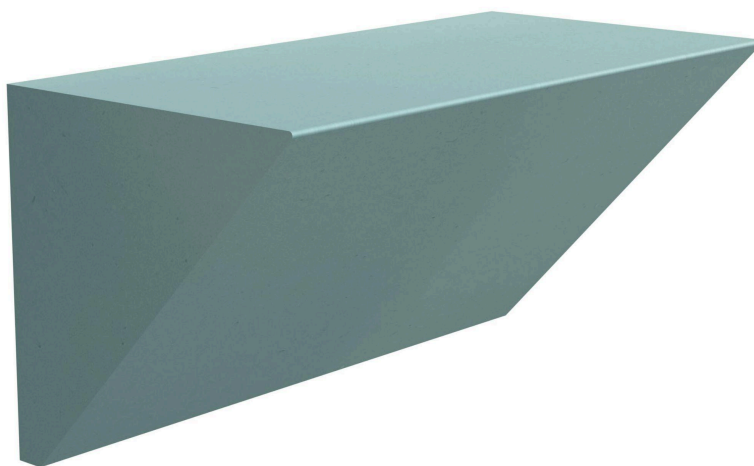

PERRY LUXE

Tapered Wall Hung Console

Shown: 24" x 12" x 12"h in Aqua Verde
Available in Custom Sizes and Finishes

PERRYLUXE.COM

610 S. Park Avenue
Tucson, AZ 85719 USA

Call: 520.884.5152
Email: info@perryluxe.com