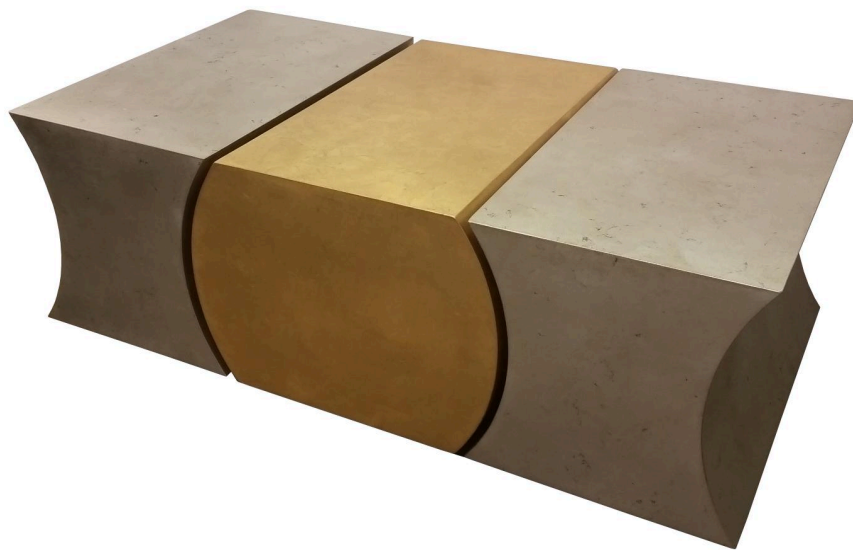

# Terzetto Group Coffee Table

Shown: 54" x 30" x 18"h in two-tone  
(surcharge)  
Silver Tea and Old Gold  
(each individual piece 18" x 30" x 18"h)  
Available in Custom Sizes and Finishes

[PERRYLUXE.COM](http://PERRYLUXE.COM)