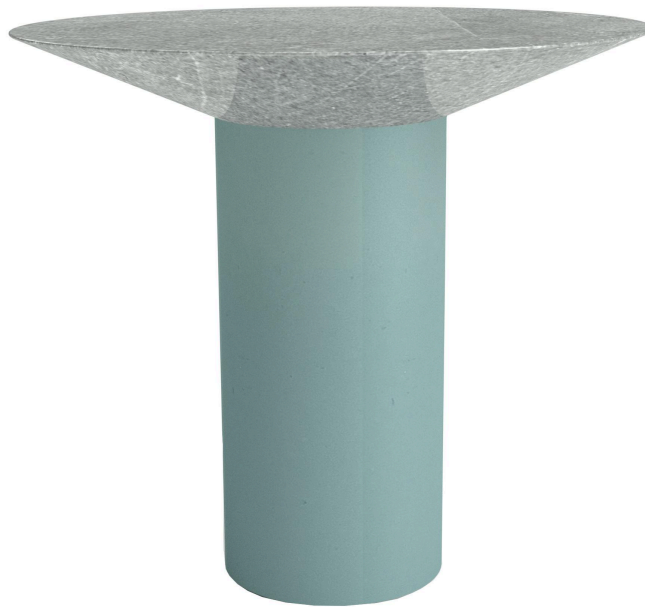

PERRY LUXE

# Union End Table

Shown: 22”d x 20”h in two-tone (surcharge)  
Pewter and Aqua Verde  
Available in Custom Sizes and Finishes

[PERRYLUXE.COM](http://PERRYLUXE.COM)

610 S. Park Avenue  
Tucson, AZ 85719 USA