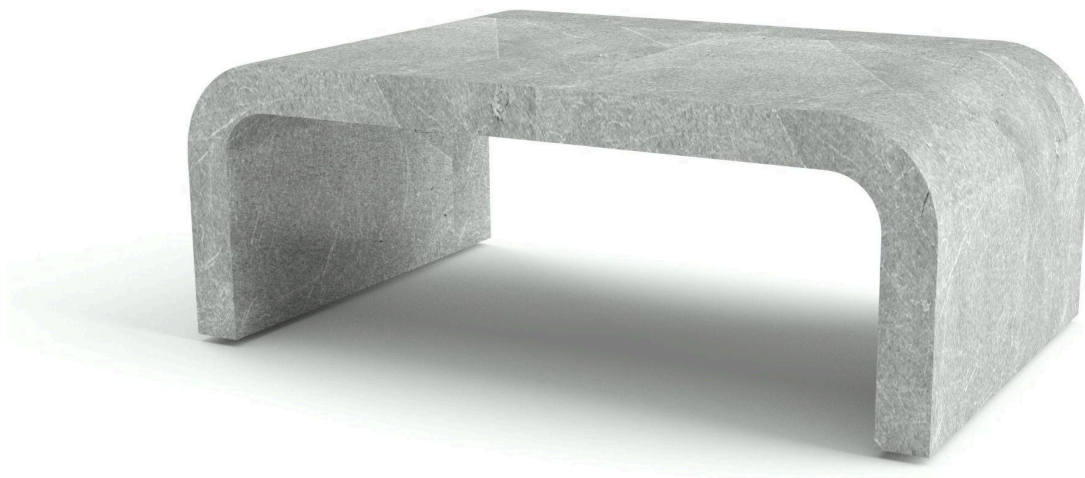

PERRY LUXE

Waterfall Coffee Table

Shown: 48" x 30" x 18"h in Pewter
Available in Custom Sizes and Finishes

PERRYLUXE.COM

610 S. Park Avenue
Tucson, AZ 85719 USA

Call: 520.884.5152
Email: info@perryluxe.com