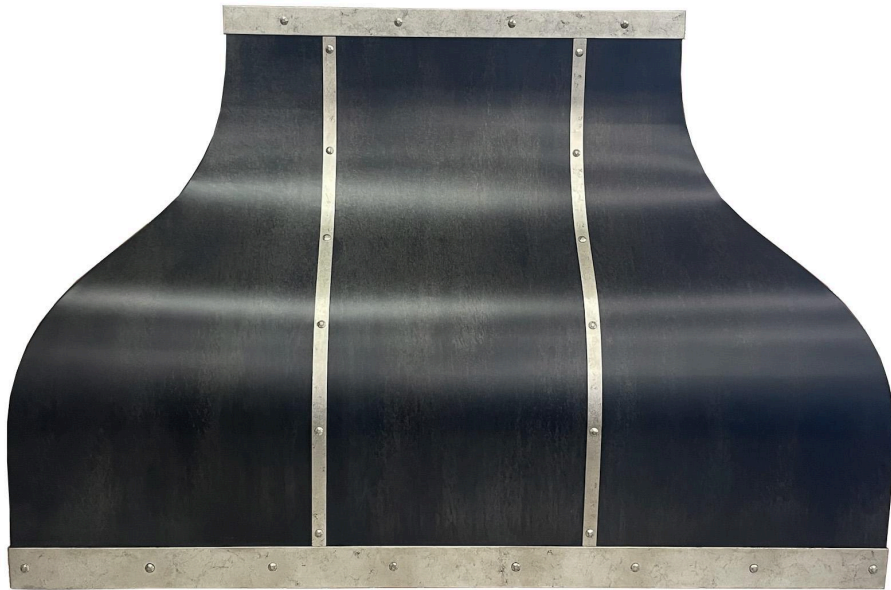

PERRY LUXE

Bell Range Hood

Shown: 60" w x 25" d x 40" h in two-tone (surcharge)
Natural Black with Silver Tea
Strapping and Rivets (surcharge)
Available in Custom Sizes and Finishes

PERRYLUXE.COM

610 S. Park Avenue
Tucson, AZ 85719 USA