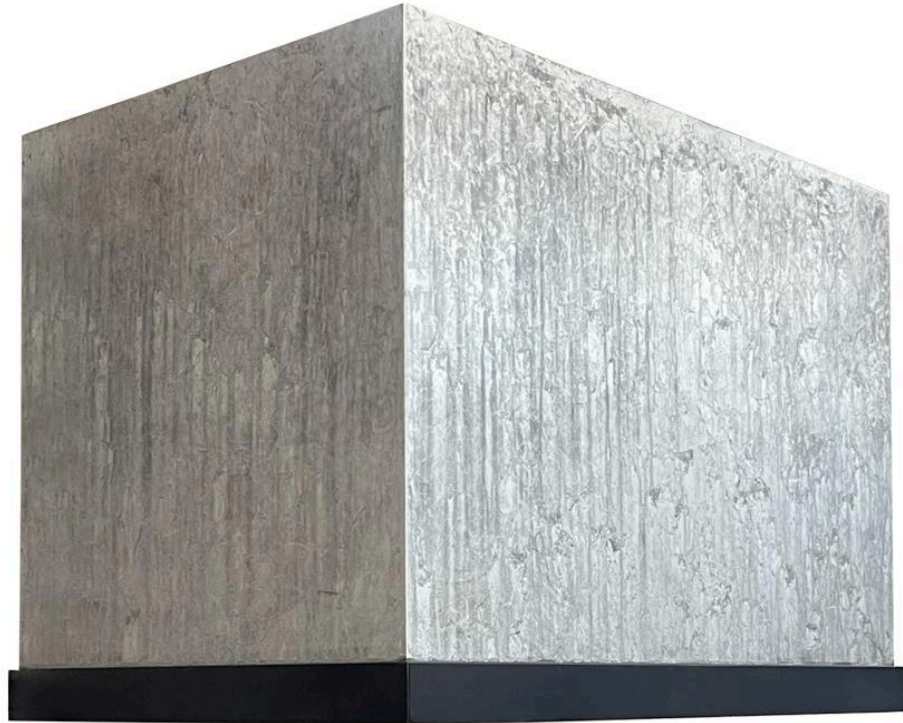

# Classic Range Hood

Shown: 32" w x 22" d x 22" h in two-tone  
(surcharge)  
Silver Shadow and Natural Black  
Available in Custom Sizes and Finishes

[PERRYLUXE.COM](http://PERRYLUXE.COM)

610 S. Park Avenue  
Tucson, AZ 85719 USA