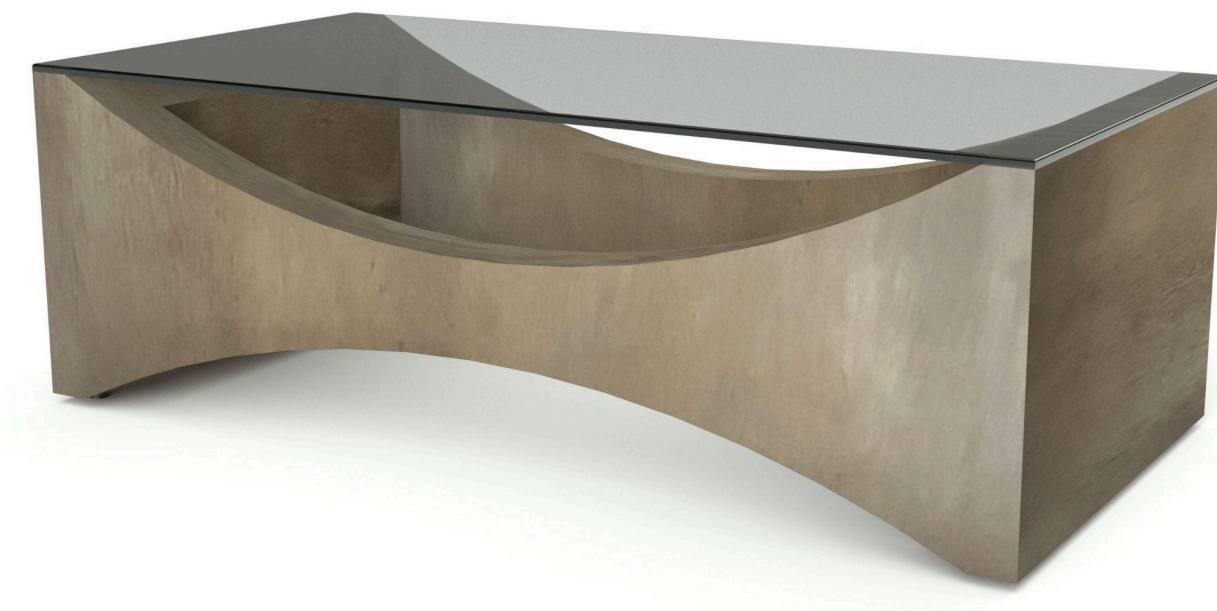

PERRY LUXE

Flow Form Coffee Table

Shown: 48" x 24" x 16"h in Vintage Gray
Available in Custom Sizes and Finishes

PERRYLUXE.COM

610 S. Park Avenue
Tucson, AZ 85719 USA

Call: 520.884.5152
Email: info@perryluxe.com